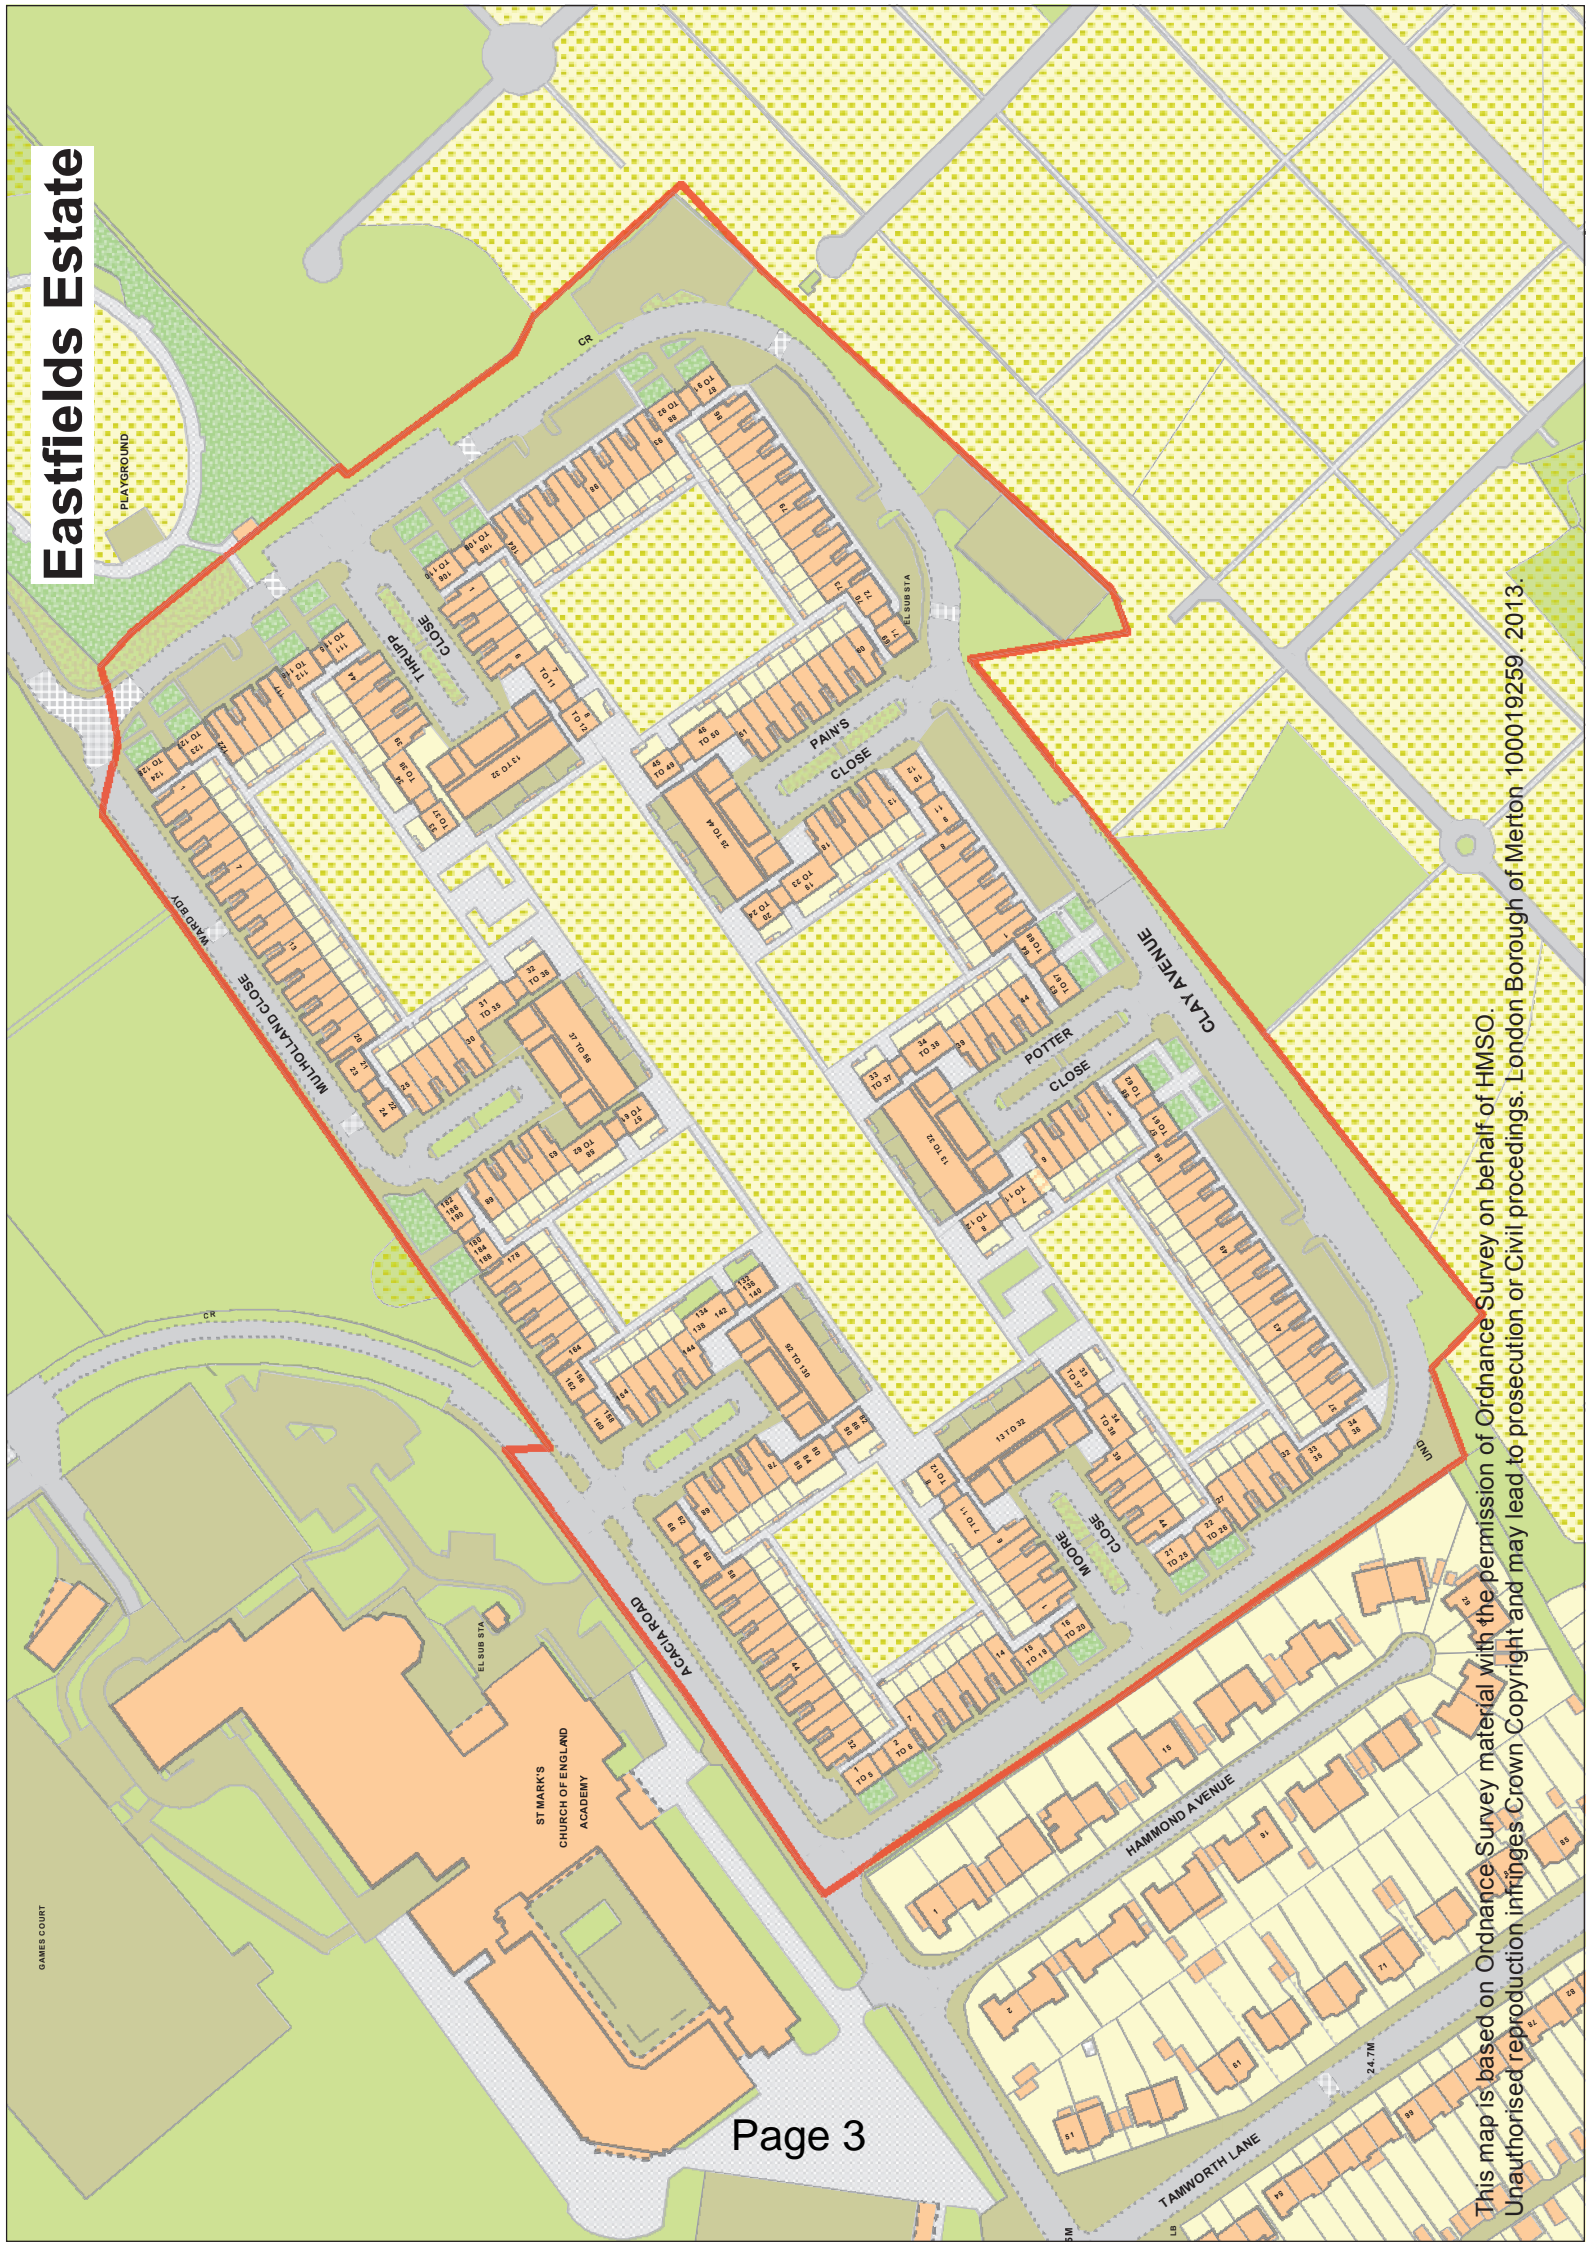

Eastfields Estate

GAMES COURT

ST MARK'S
CHURCH OF ENGLAND
ACADEMY