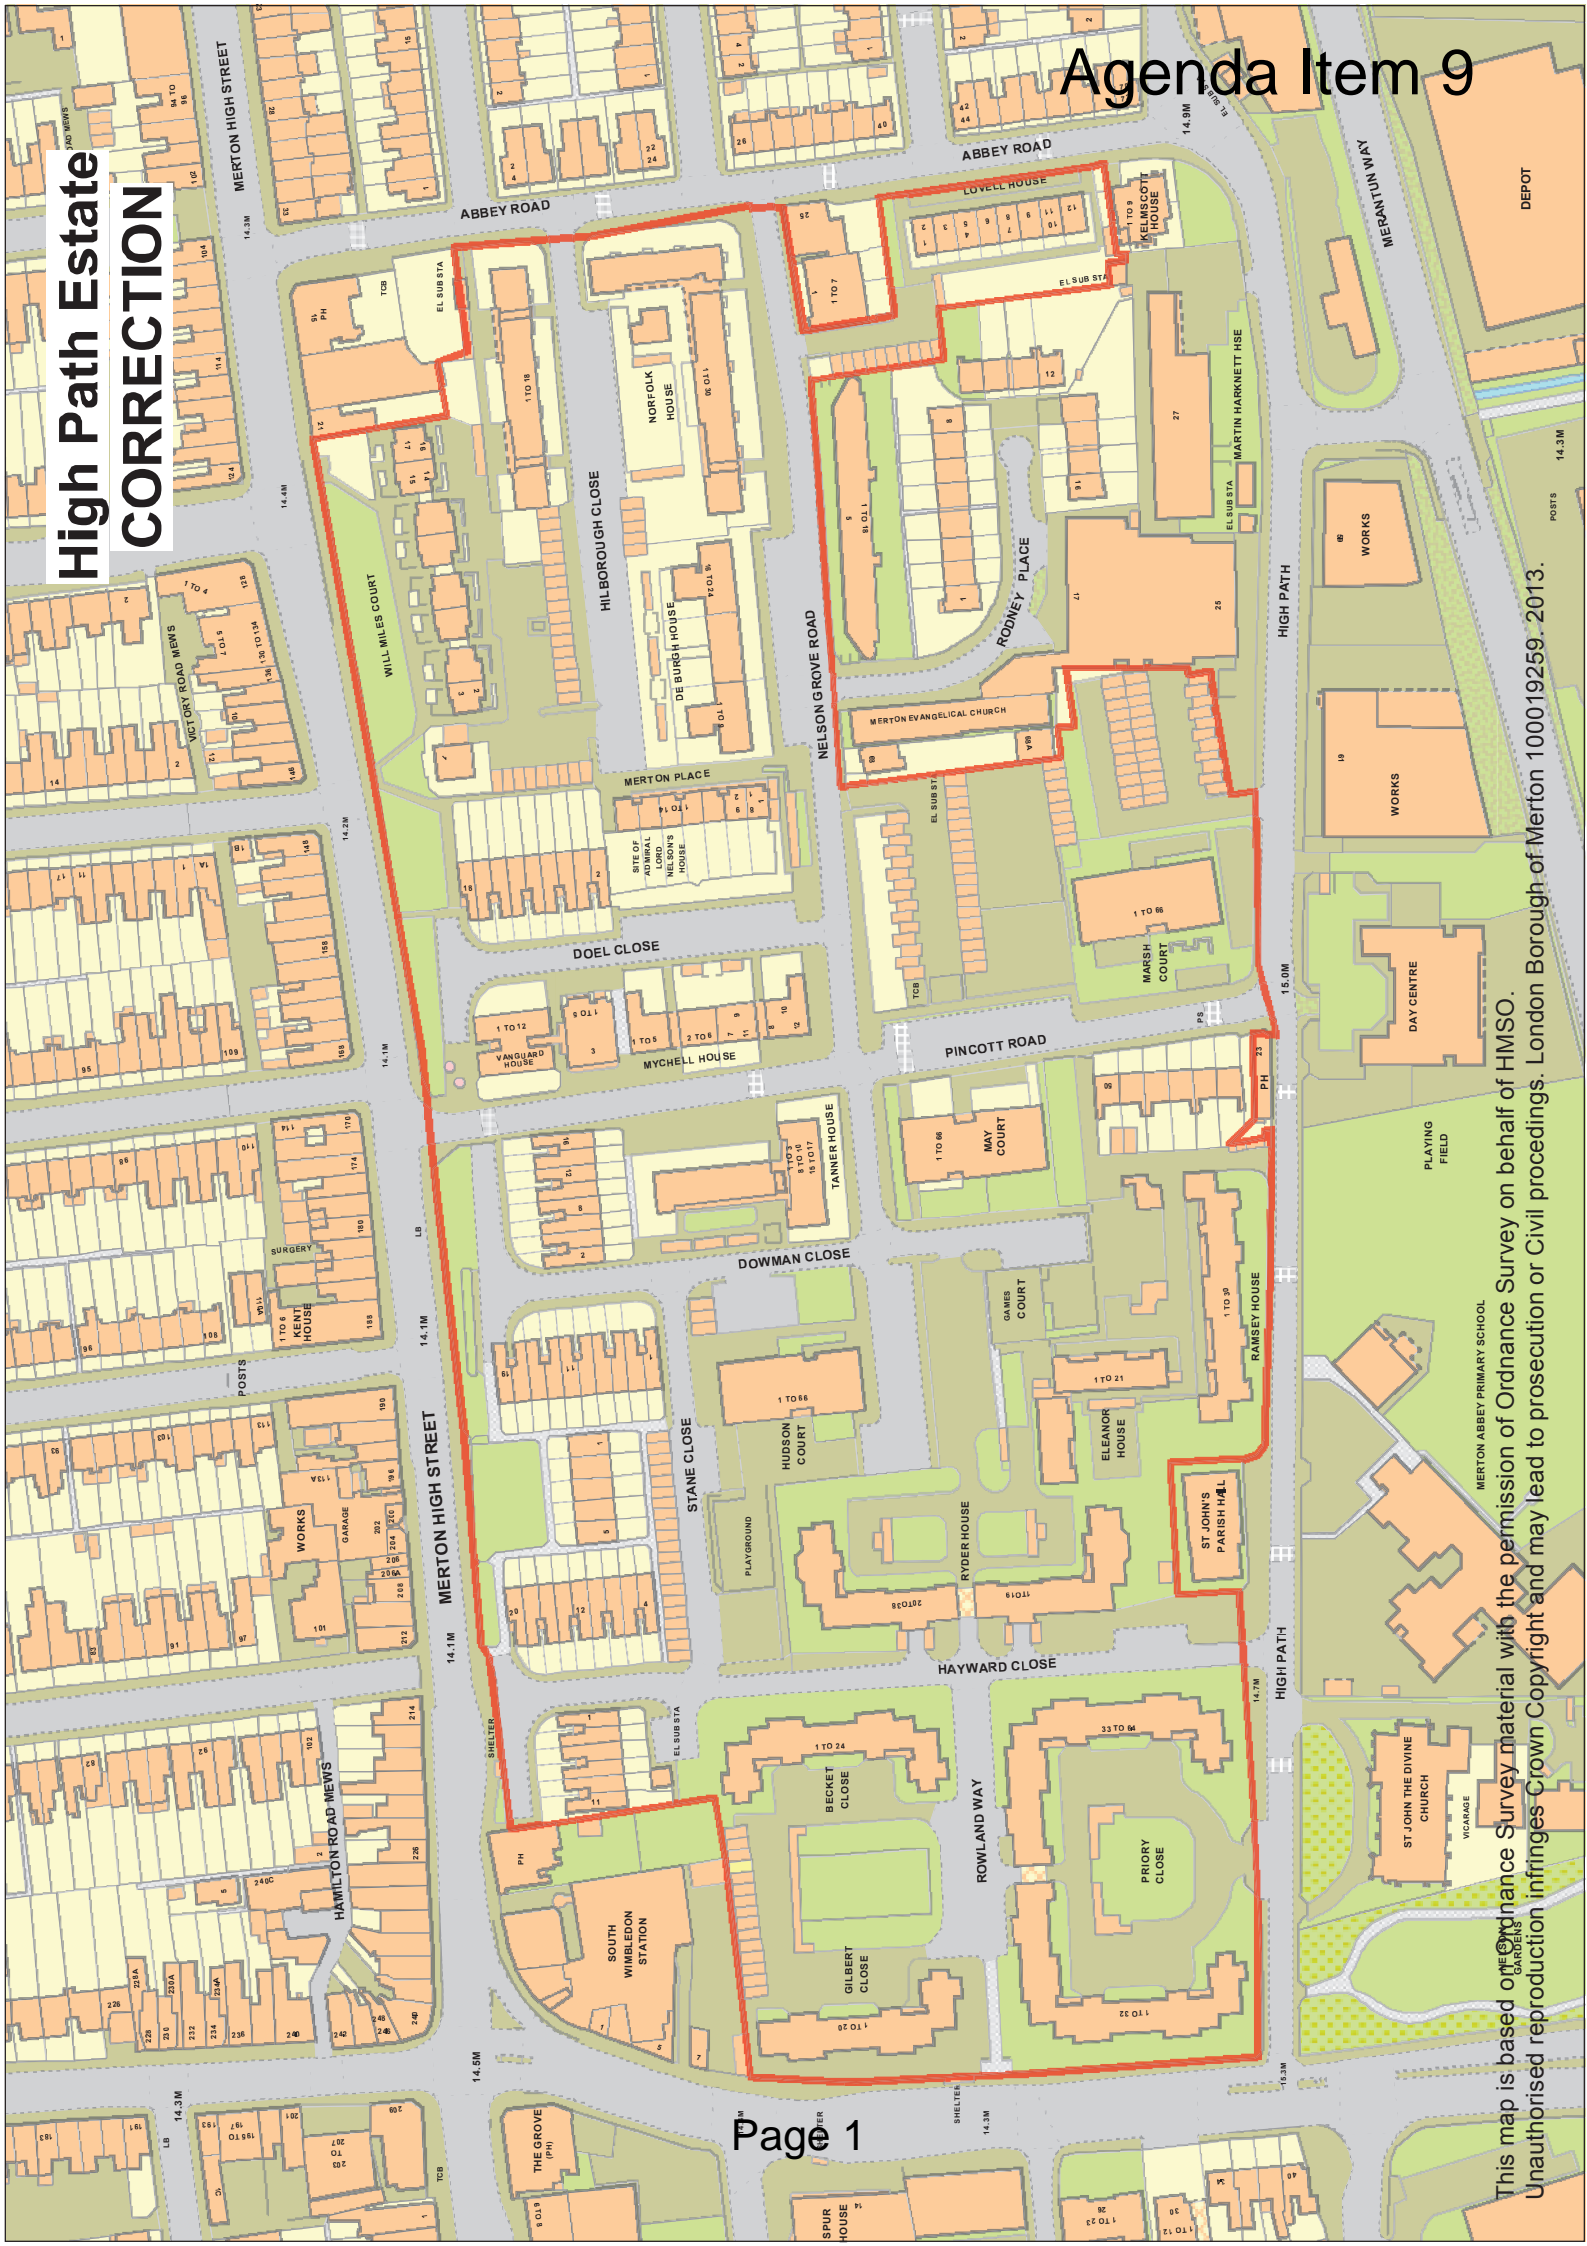

Merton Council

Cabinet

30 June 2014

Supplementary agenda – Revised Document

9. Circle Housing Merton Priory: Regeneration Project 1 - 4
Revised Appendix 2 to replace the previously published document.

This page is intentionally left blank

High Path Estate
CORRECTION

This map is based on Ordnance Survey material with the permission of Ordnance Survey on behalf of HMSO. Unauthorised reproduction infringes Crown Copyright and may lead to prosecution or Civil proceedings. London Borough of Merton 100019259. 2013.

Ravensbury Estate

This map is based on Ordnance Survey material with the permission of Ordnance Survey on behalf of HMSO. Unauthorised reproduction infringes Crown Copyright and may lead to prosecution or Civil proceedings. London Borough of Merton 100019259, 2013.