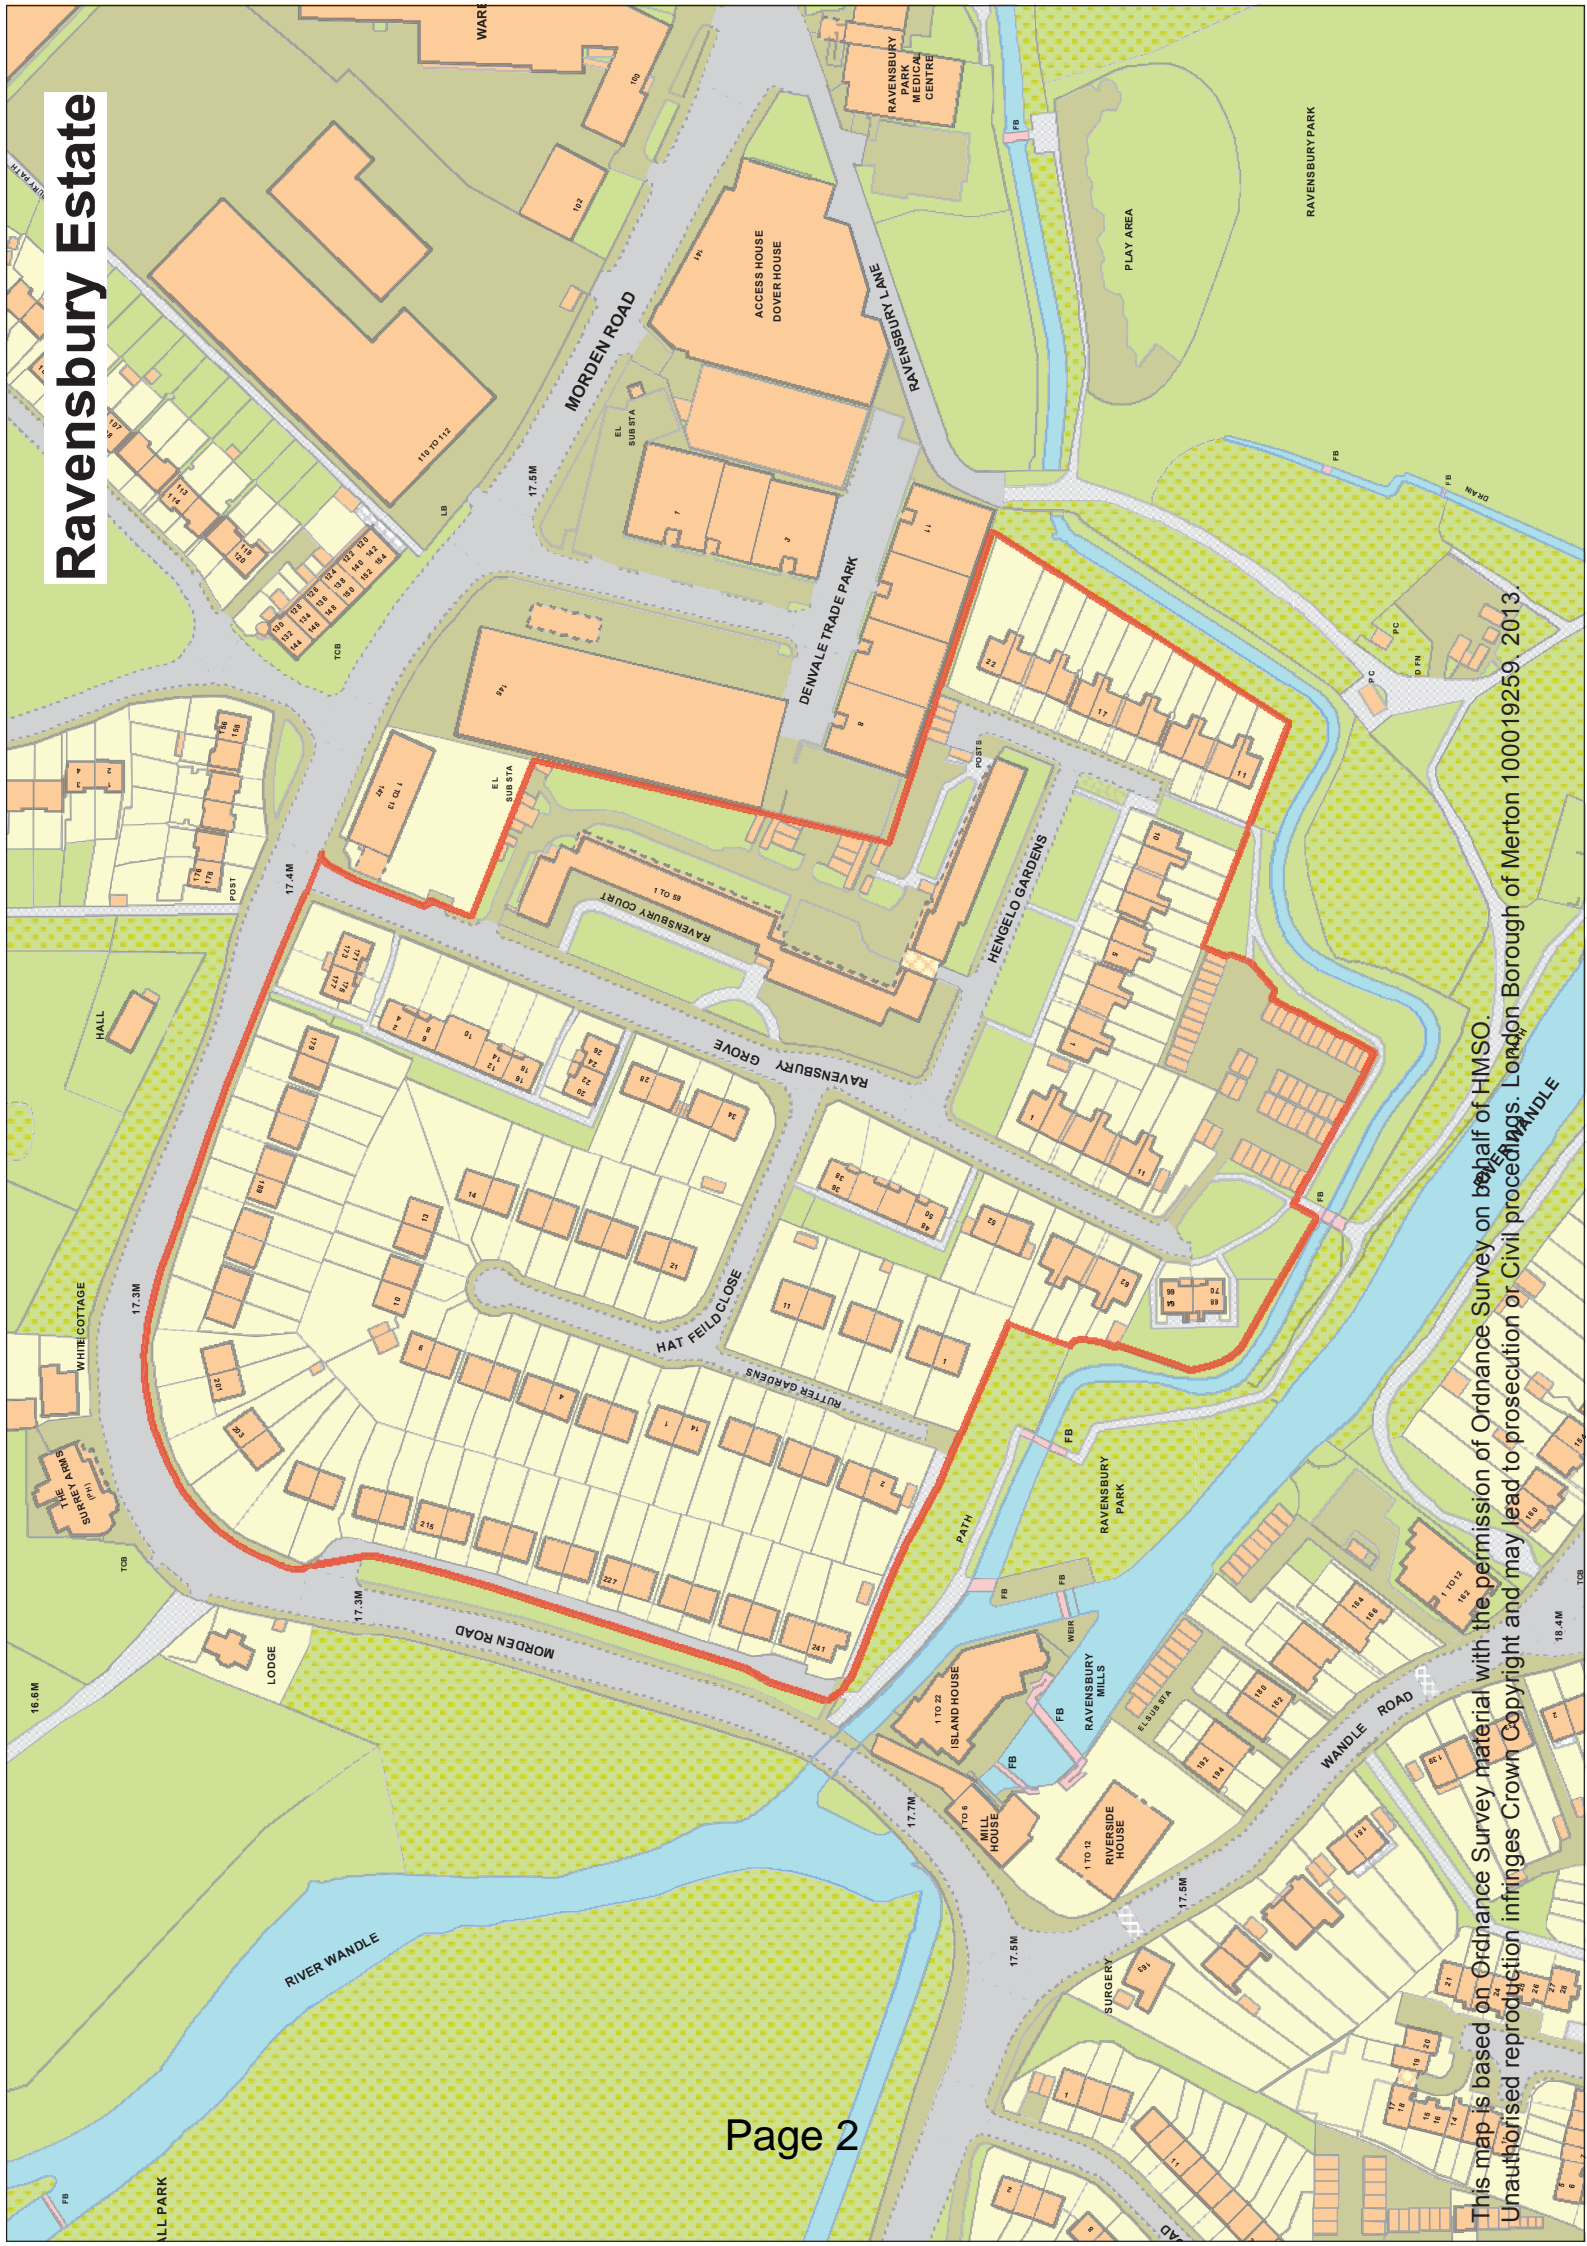

Merton Council

Cabinet

30 June 2014

Supplementary agenda – Revised Document

9. Circle Housing Merton Priory: Regeneration Project 1 - 4
Revised Appendix 2 to replace the previously published document.

This page is intentionally left blank

High Path Estate
CORRECTION

This map is based on Ordnance Survey material with the permission of Ordnance Survey on behalf of HMSO. Unauthorised reproduction infringes Crown Copyright and may lead to prosecution or Civil proceedings. London Borough of Merton 100019259. 2013.

Ravensbury Estate

This map is based on Ordnance Survey material with the permission of Ordnance Survey on behalf of HMSO. Unauthorised reproduction infringes Crown Copyright and may lead to prosecution or Civil proceedings. London Borough of Merton 100019259, 2013.